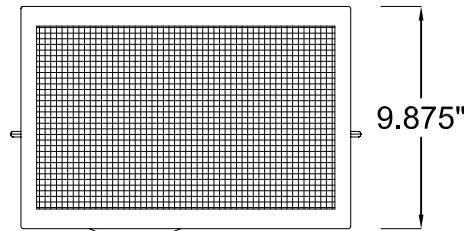

Locates to crawl space vent

Locates to interior crawl space

VENT the CRAWL™

200 Gatewood Circle
Athens, Georgia 30607

706.548.2155
ventthecrawl@earthlink.net

Copyright © 2007 VENT the CRAWL

Zues Ventilation Unit